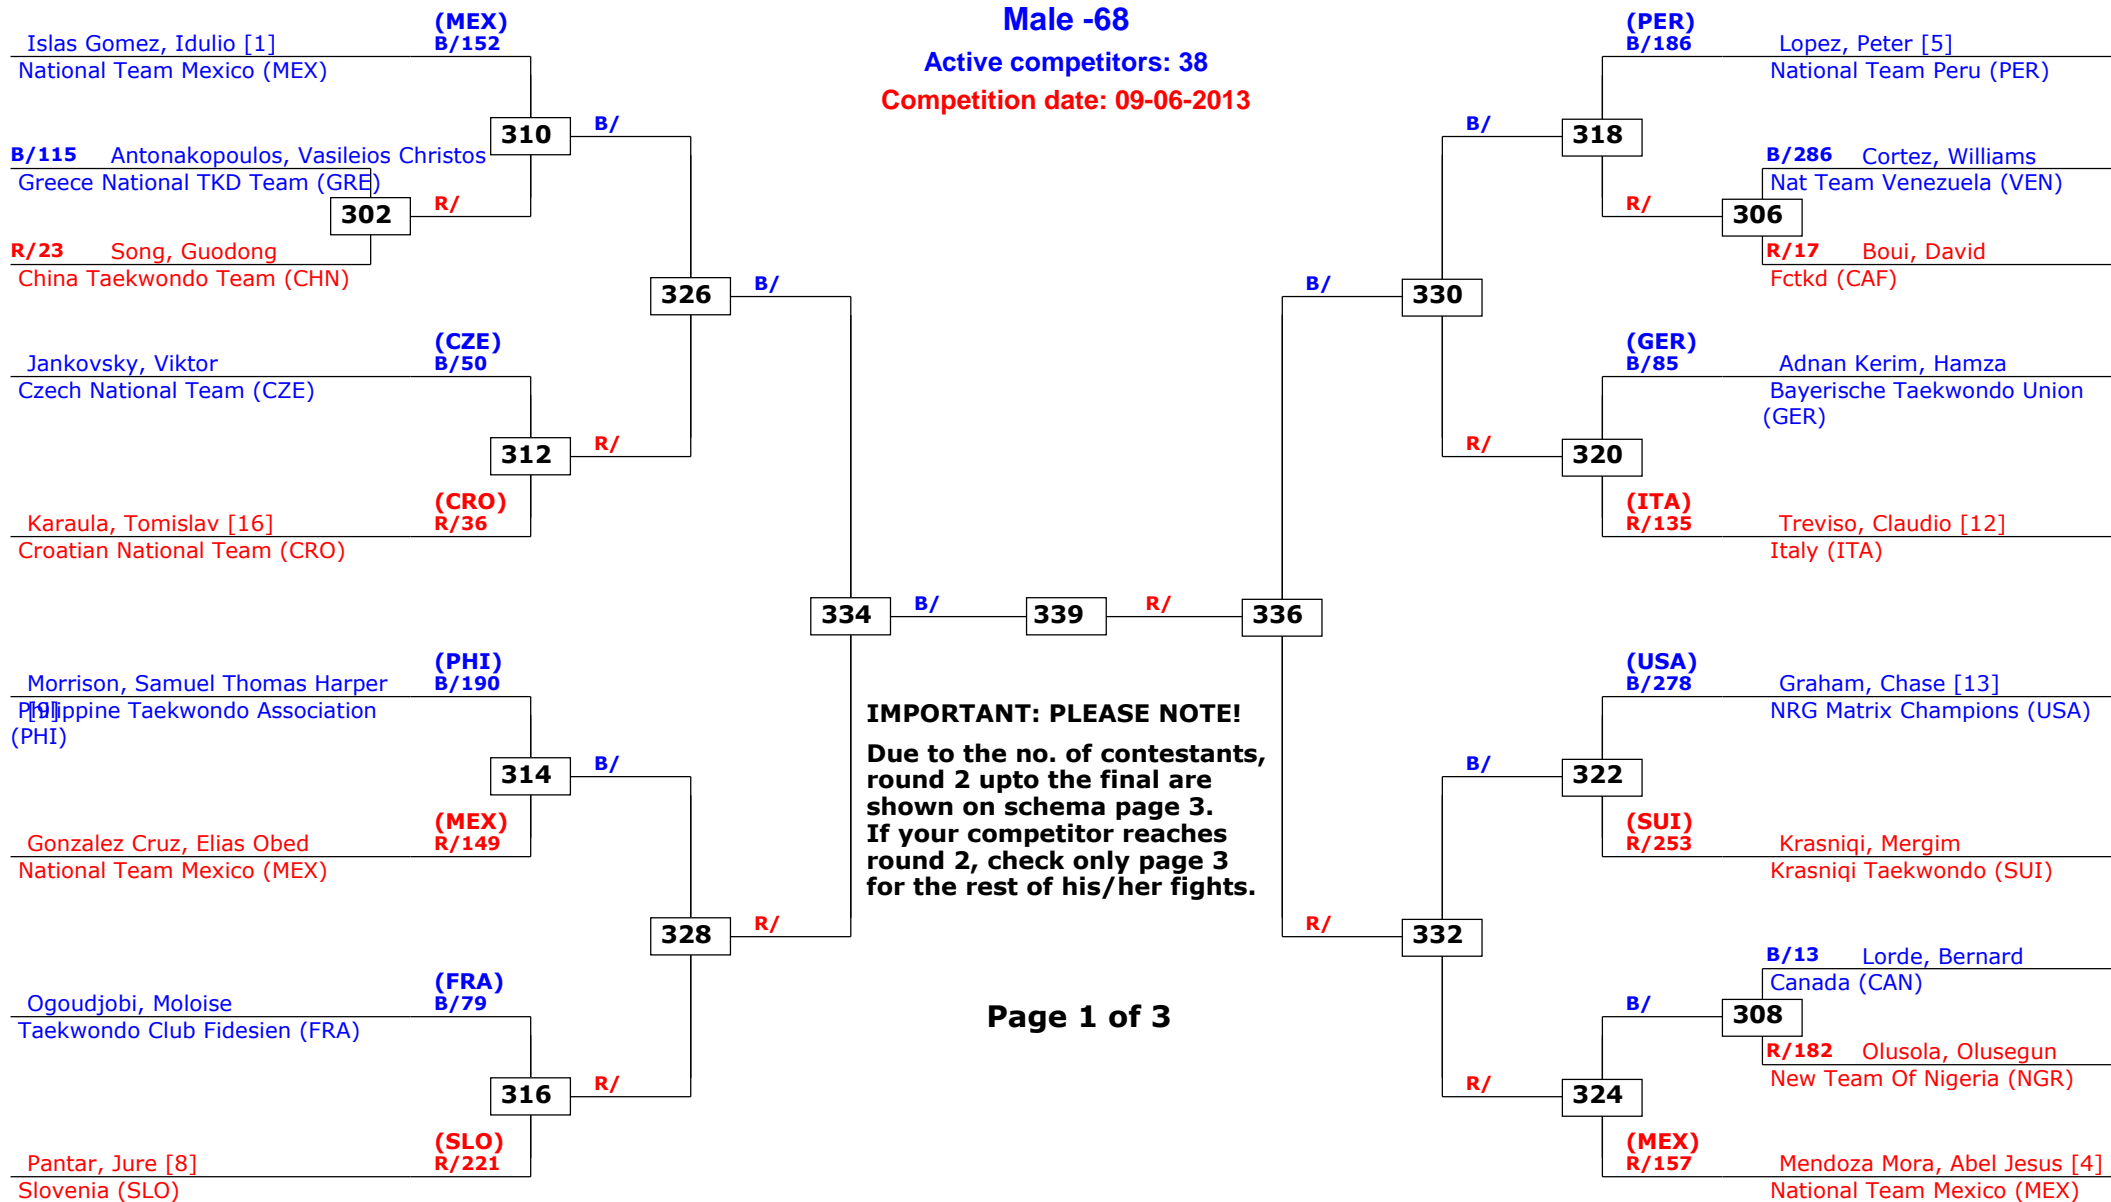

2nd Swiss Open 2013

Lausanne, Switzerland

Tournament date: 08-06-2013 upto 09-06-2013

Male -68

Active competitors: 38

Competition date: 09-06-2013

1st rnd

2nd rnd

3rd rnd

QF

SF

QF

3rd rnd

2nd rnd

1st rnd