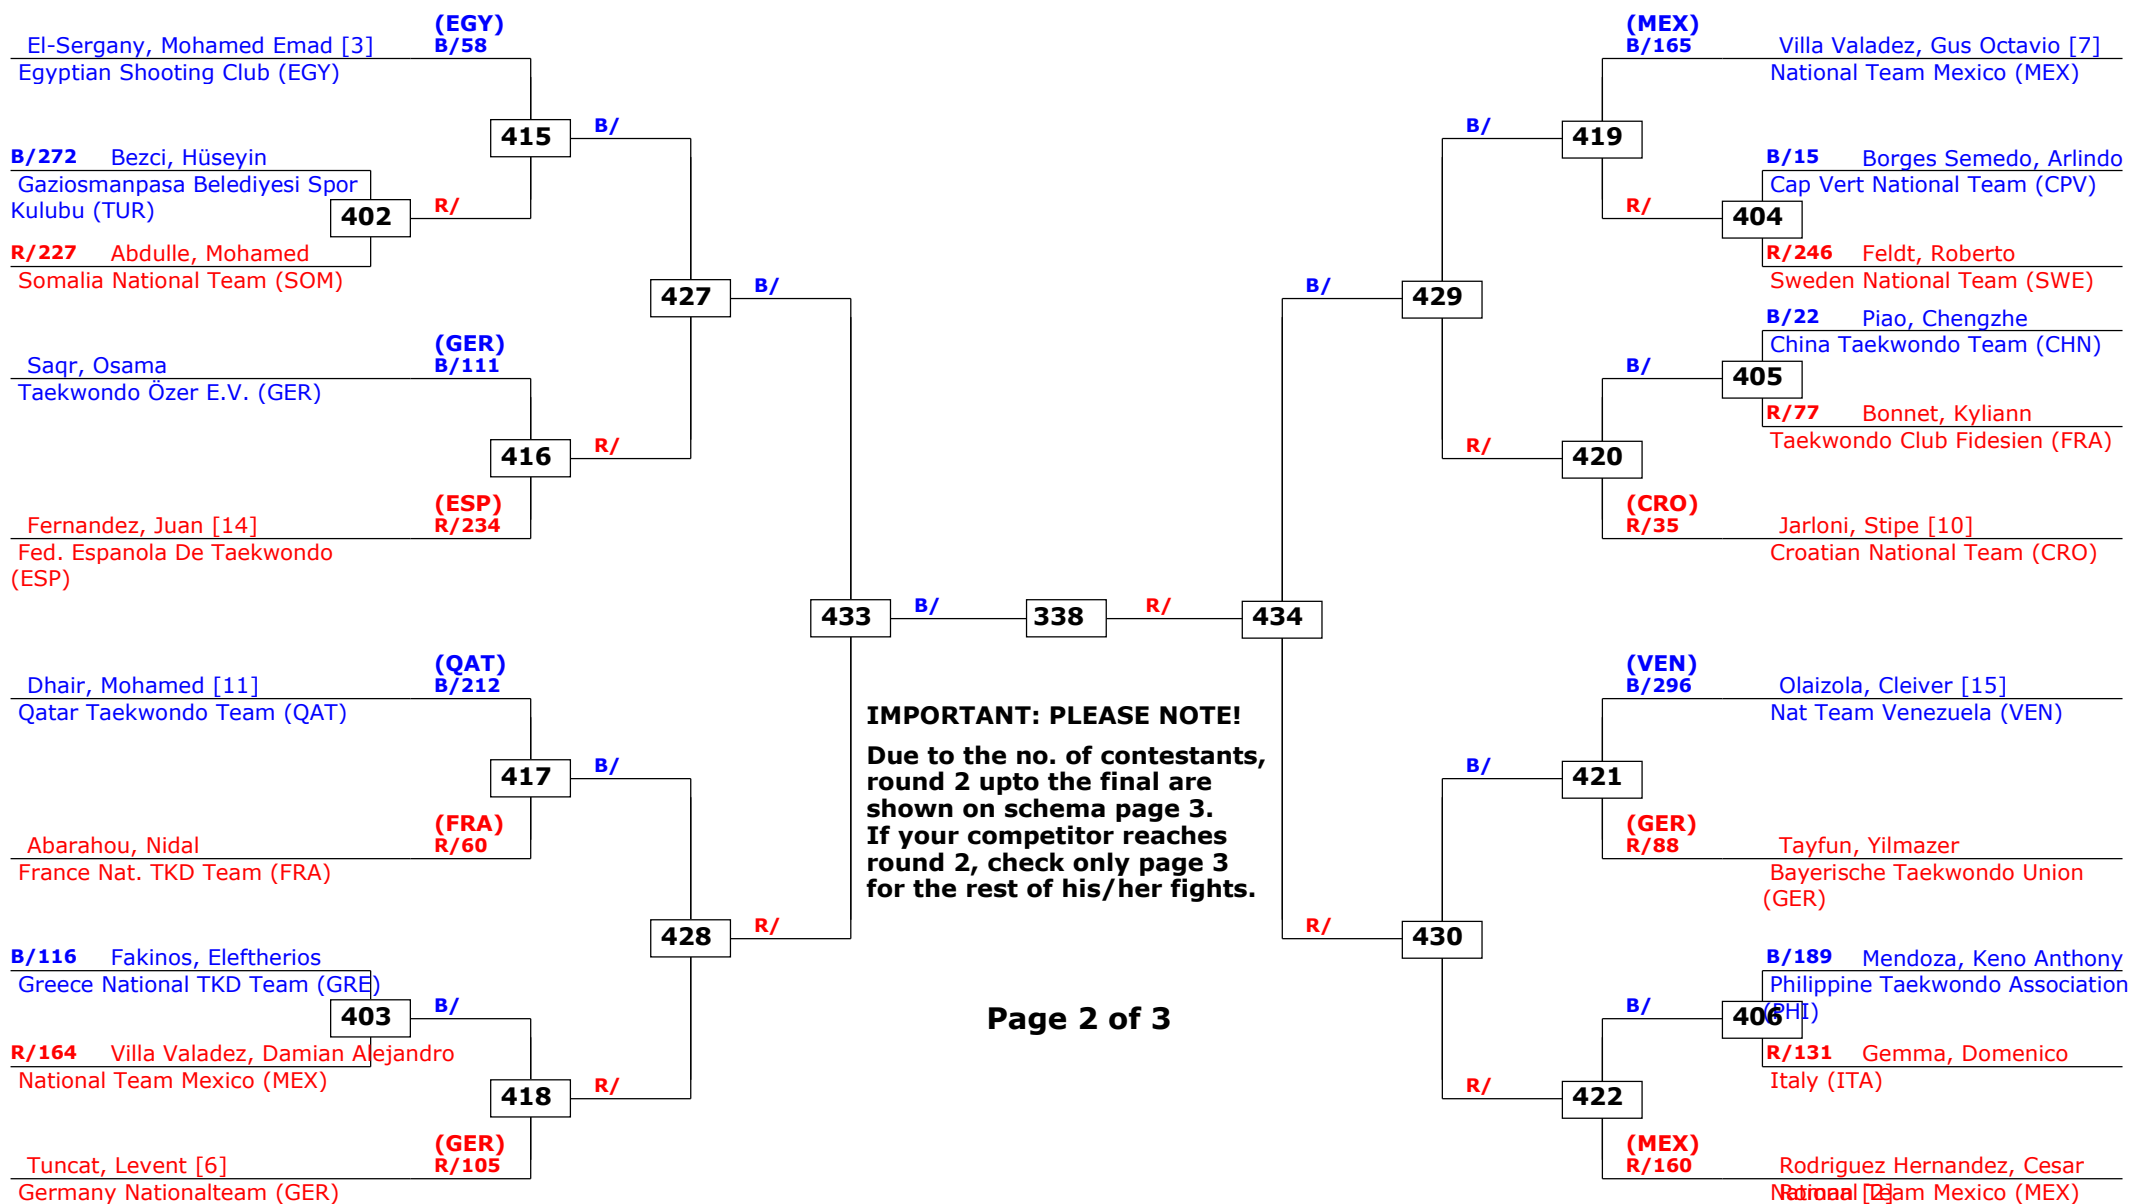

## Male -58

Active competitors: 42

Competition date: 09-06-2013

1st rnd

2nd rnd

3rd rnd

QF

SF

QF

3rd rnd

2nd rnd

1st rnd