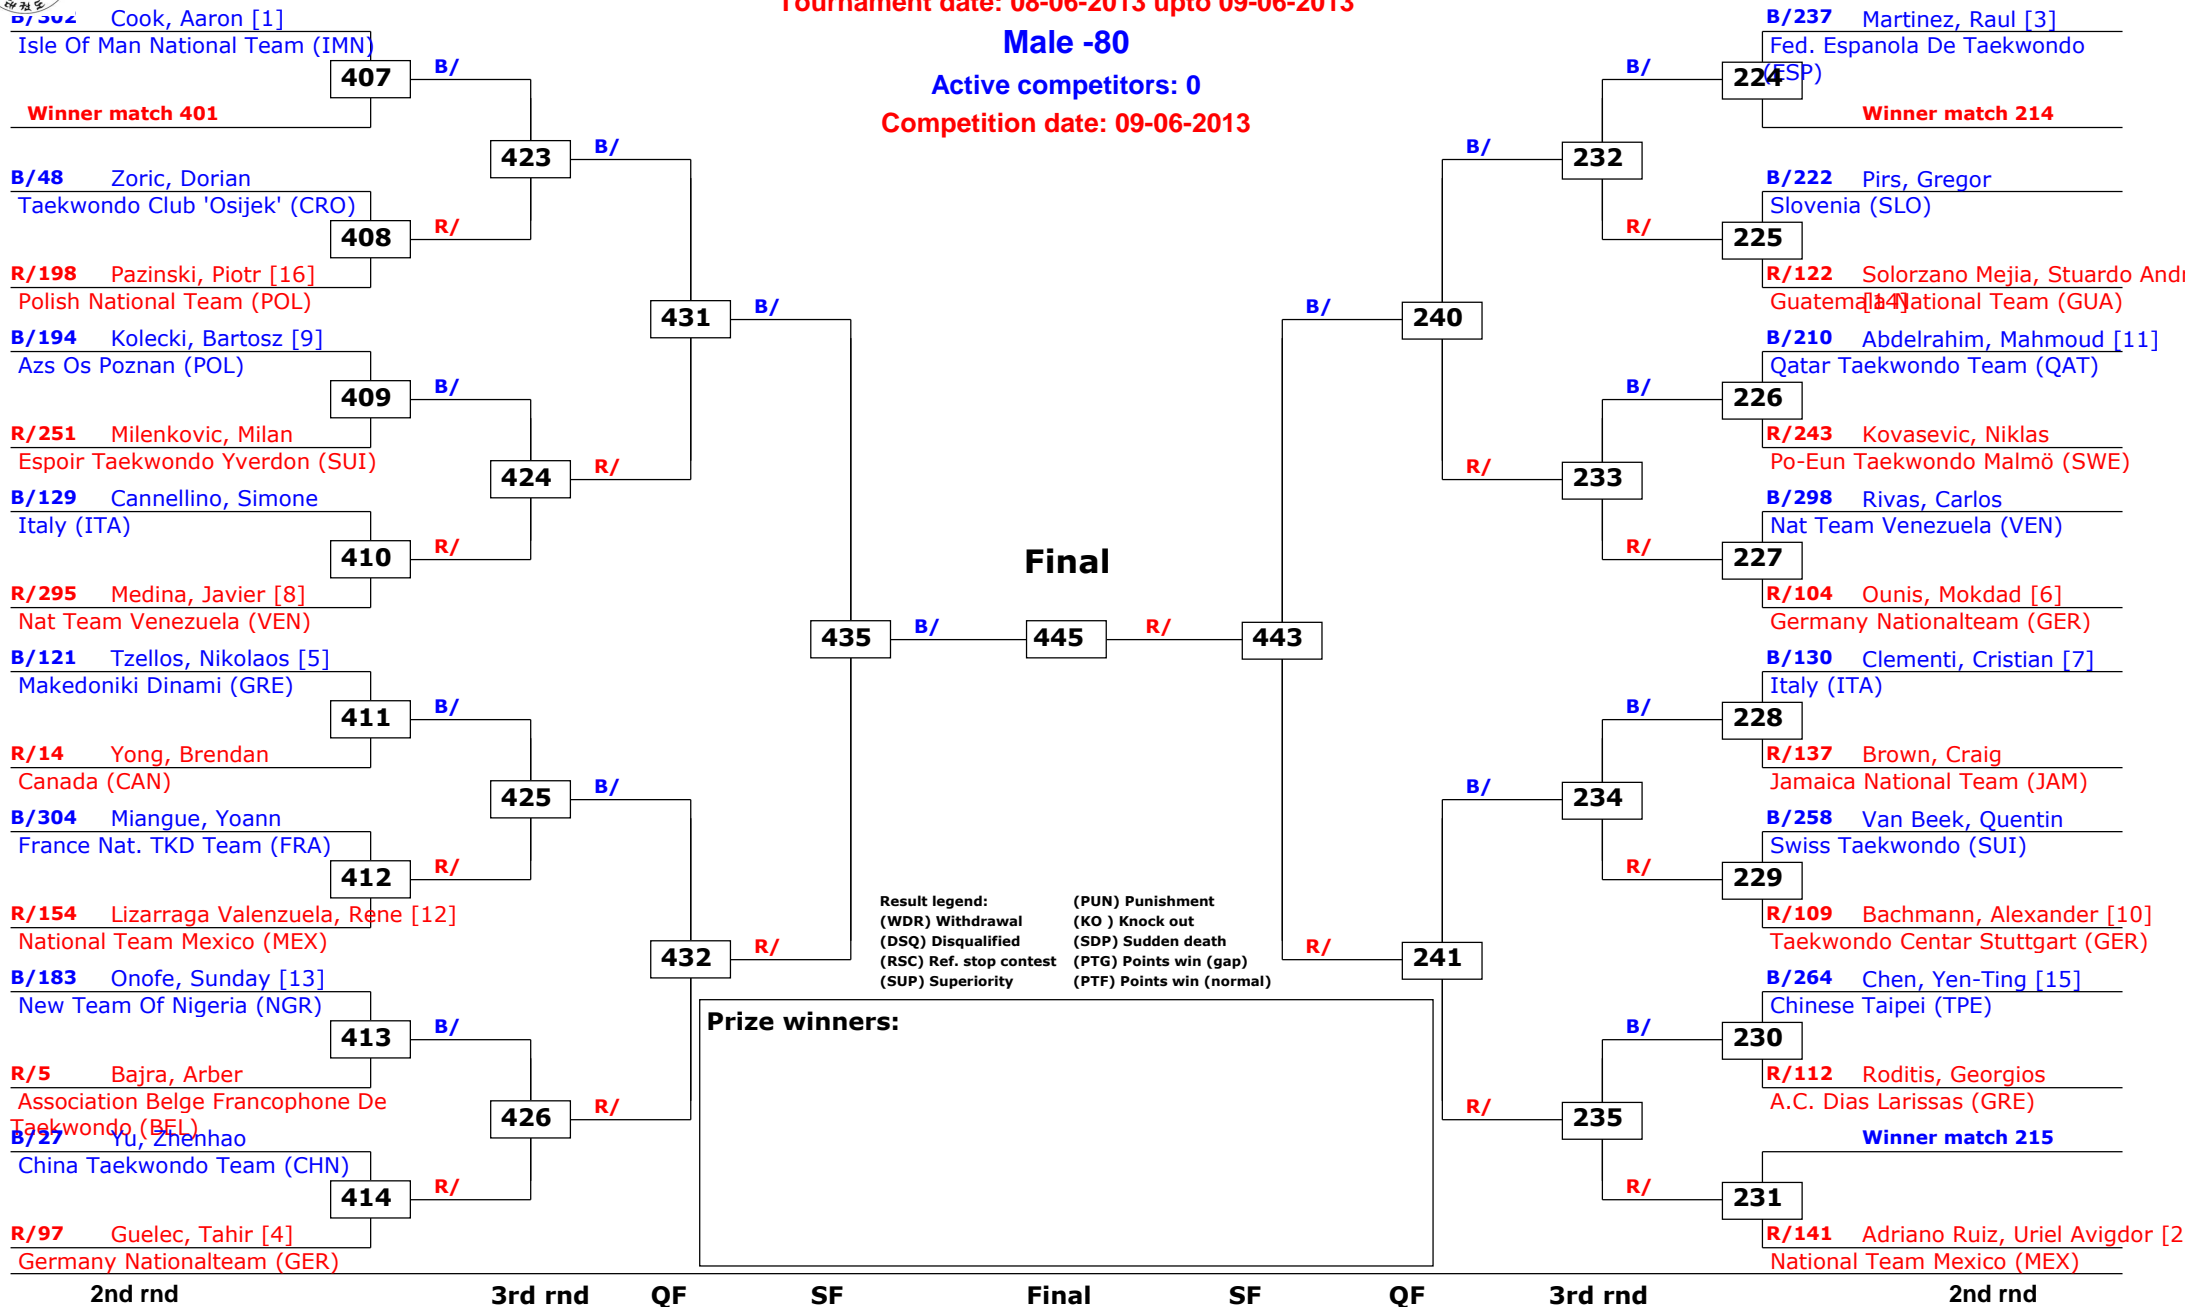

SF

QF

3rd rnd

2nd rnd

1st rnd

# 2nd Swiss Open 2013

Lausanne, Switzerland

Tournament date: 08-06-2013 upto 09-06-2013

## Male -80

Active competitors: 0

Competition date: 09-06-2013

## Female -49

Active competitors: 30

Competition date: 09-06-2013