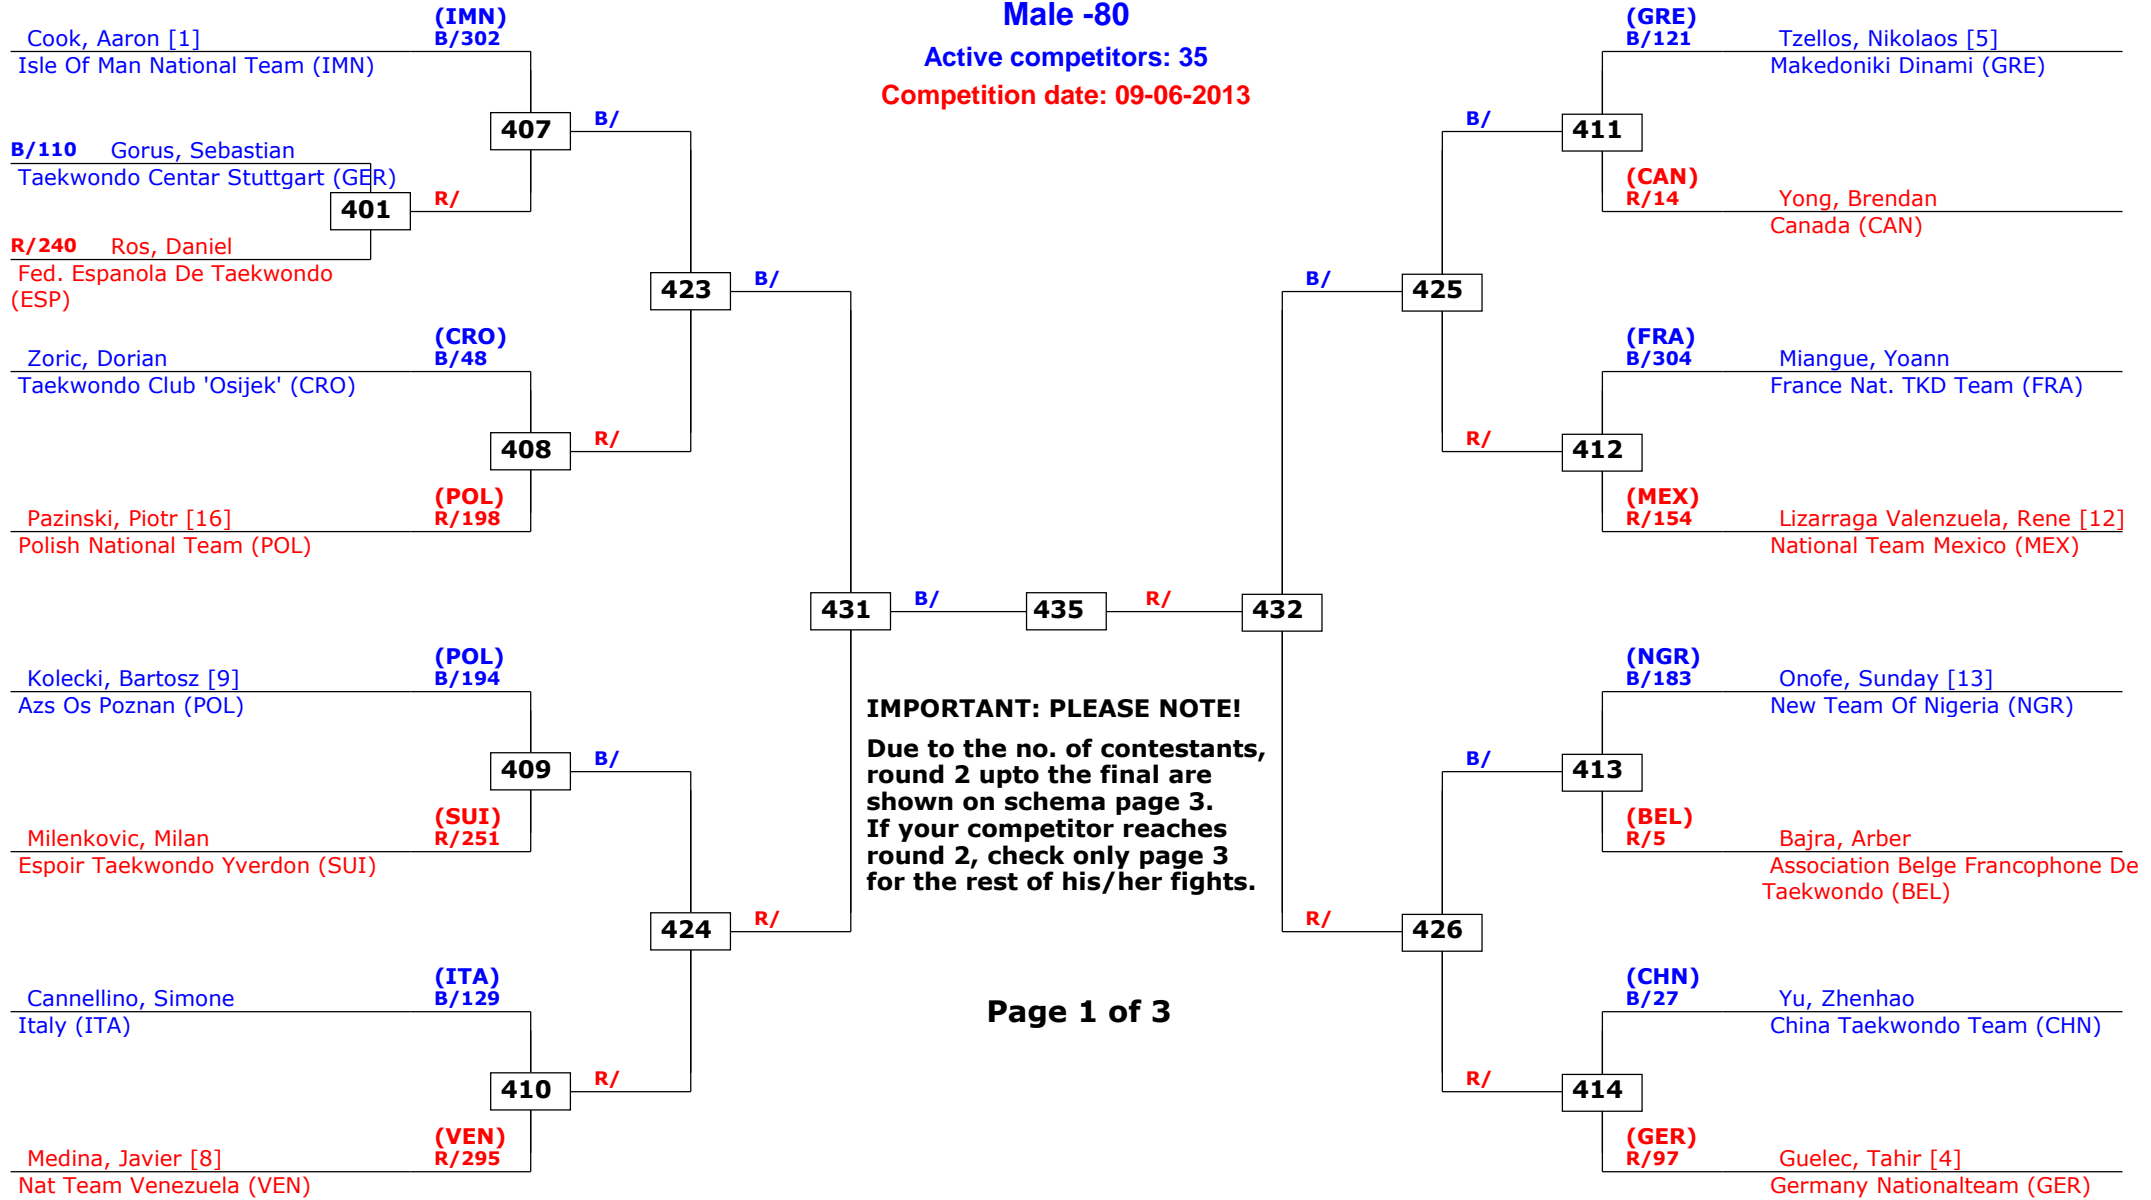

2nd Swiss Open 2013

Lausanne, Switzerland

Tournament date: 08-06-2013 upto 09-06-2013

Male -80

Active competitors: 35

Competition date: 09-06-2013

1st rnd

2nd rnd

3rd rnd

QF

SF

QF

3rd rnd

2nd rnd

1st rnd