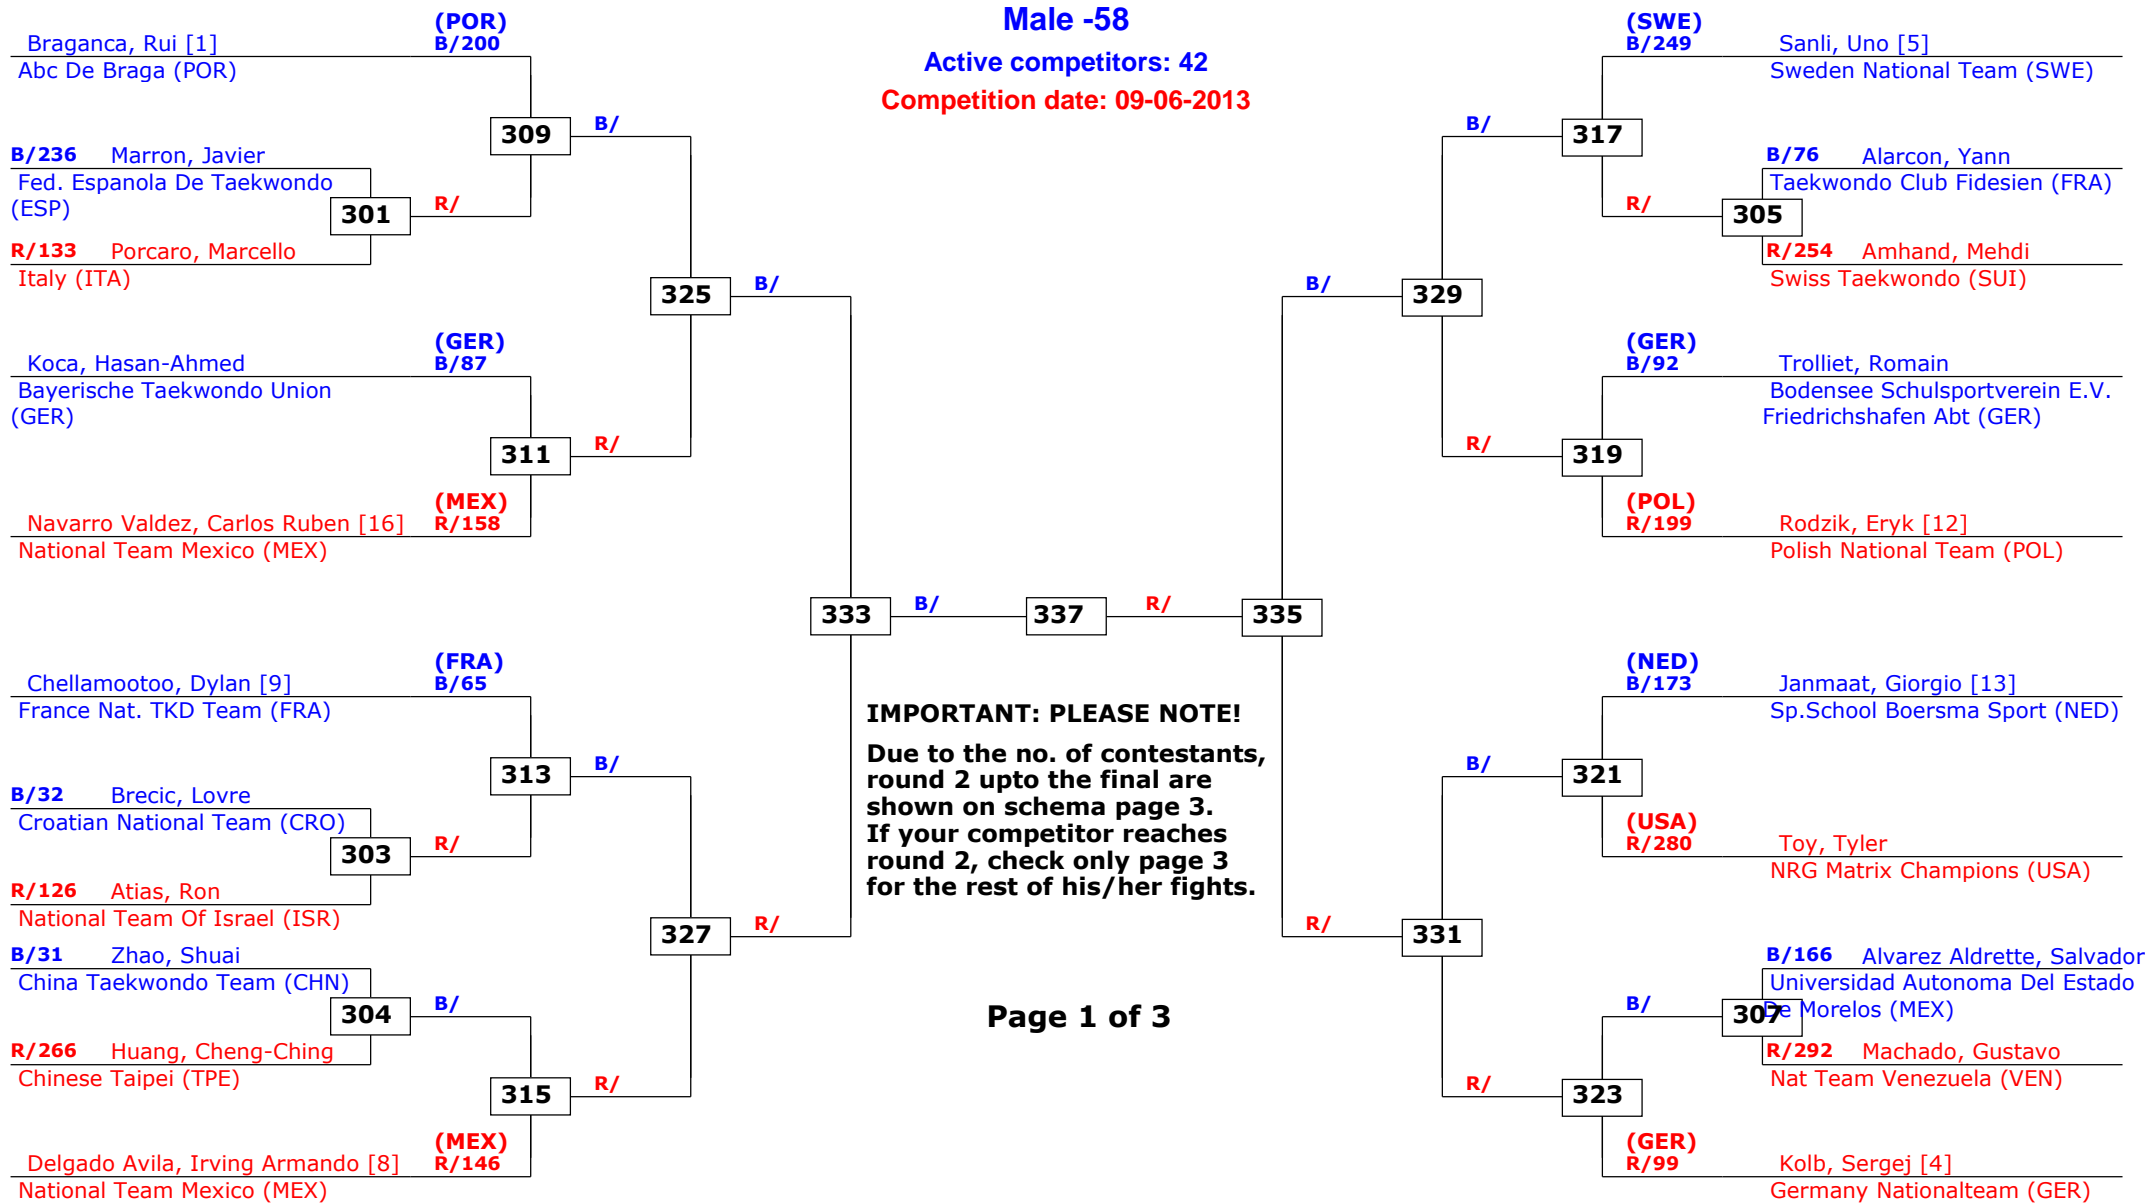

2nd Swiss Open 2013

Lausanne, Switzerland

Tournament date: 08-06-2013 upto 09-06-2013

Male -58

Active competitors: 42

Competition date: 09-06-2013

1st rnd

2nd rnd

3rd rnd

QF

SF

QF

3rd rnd

2nd rnd

1st rnd