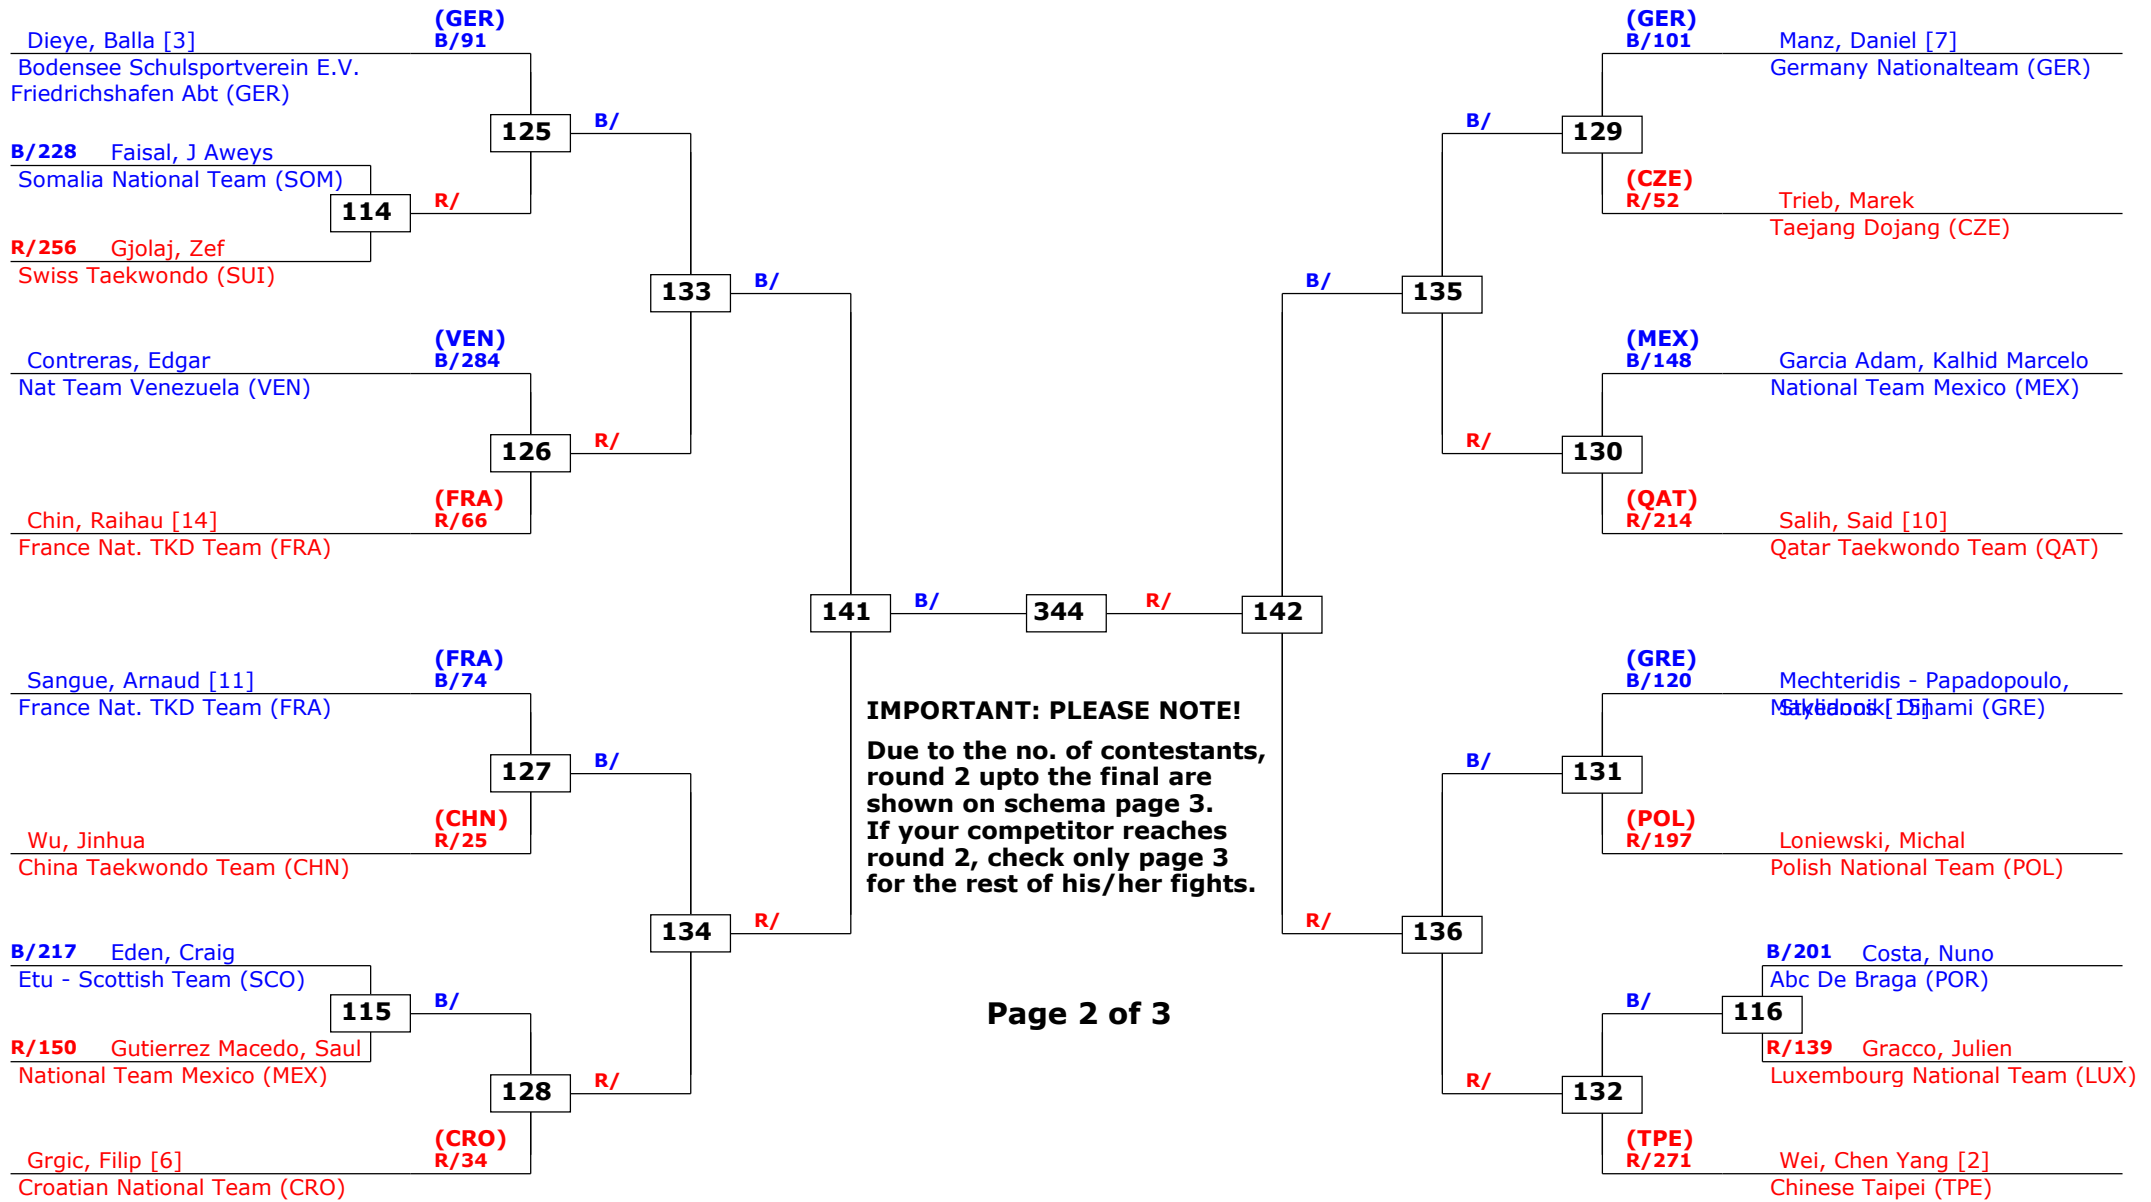

141 B/ 344 R/ 142

IMPORTANT: PLEASE NOTE!
Due to the no. of contestants,
round 2 upto the final are
shown on schema page 3.
If your competitor reaches
round 2, check only page 3
for the rest of his/her fights.