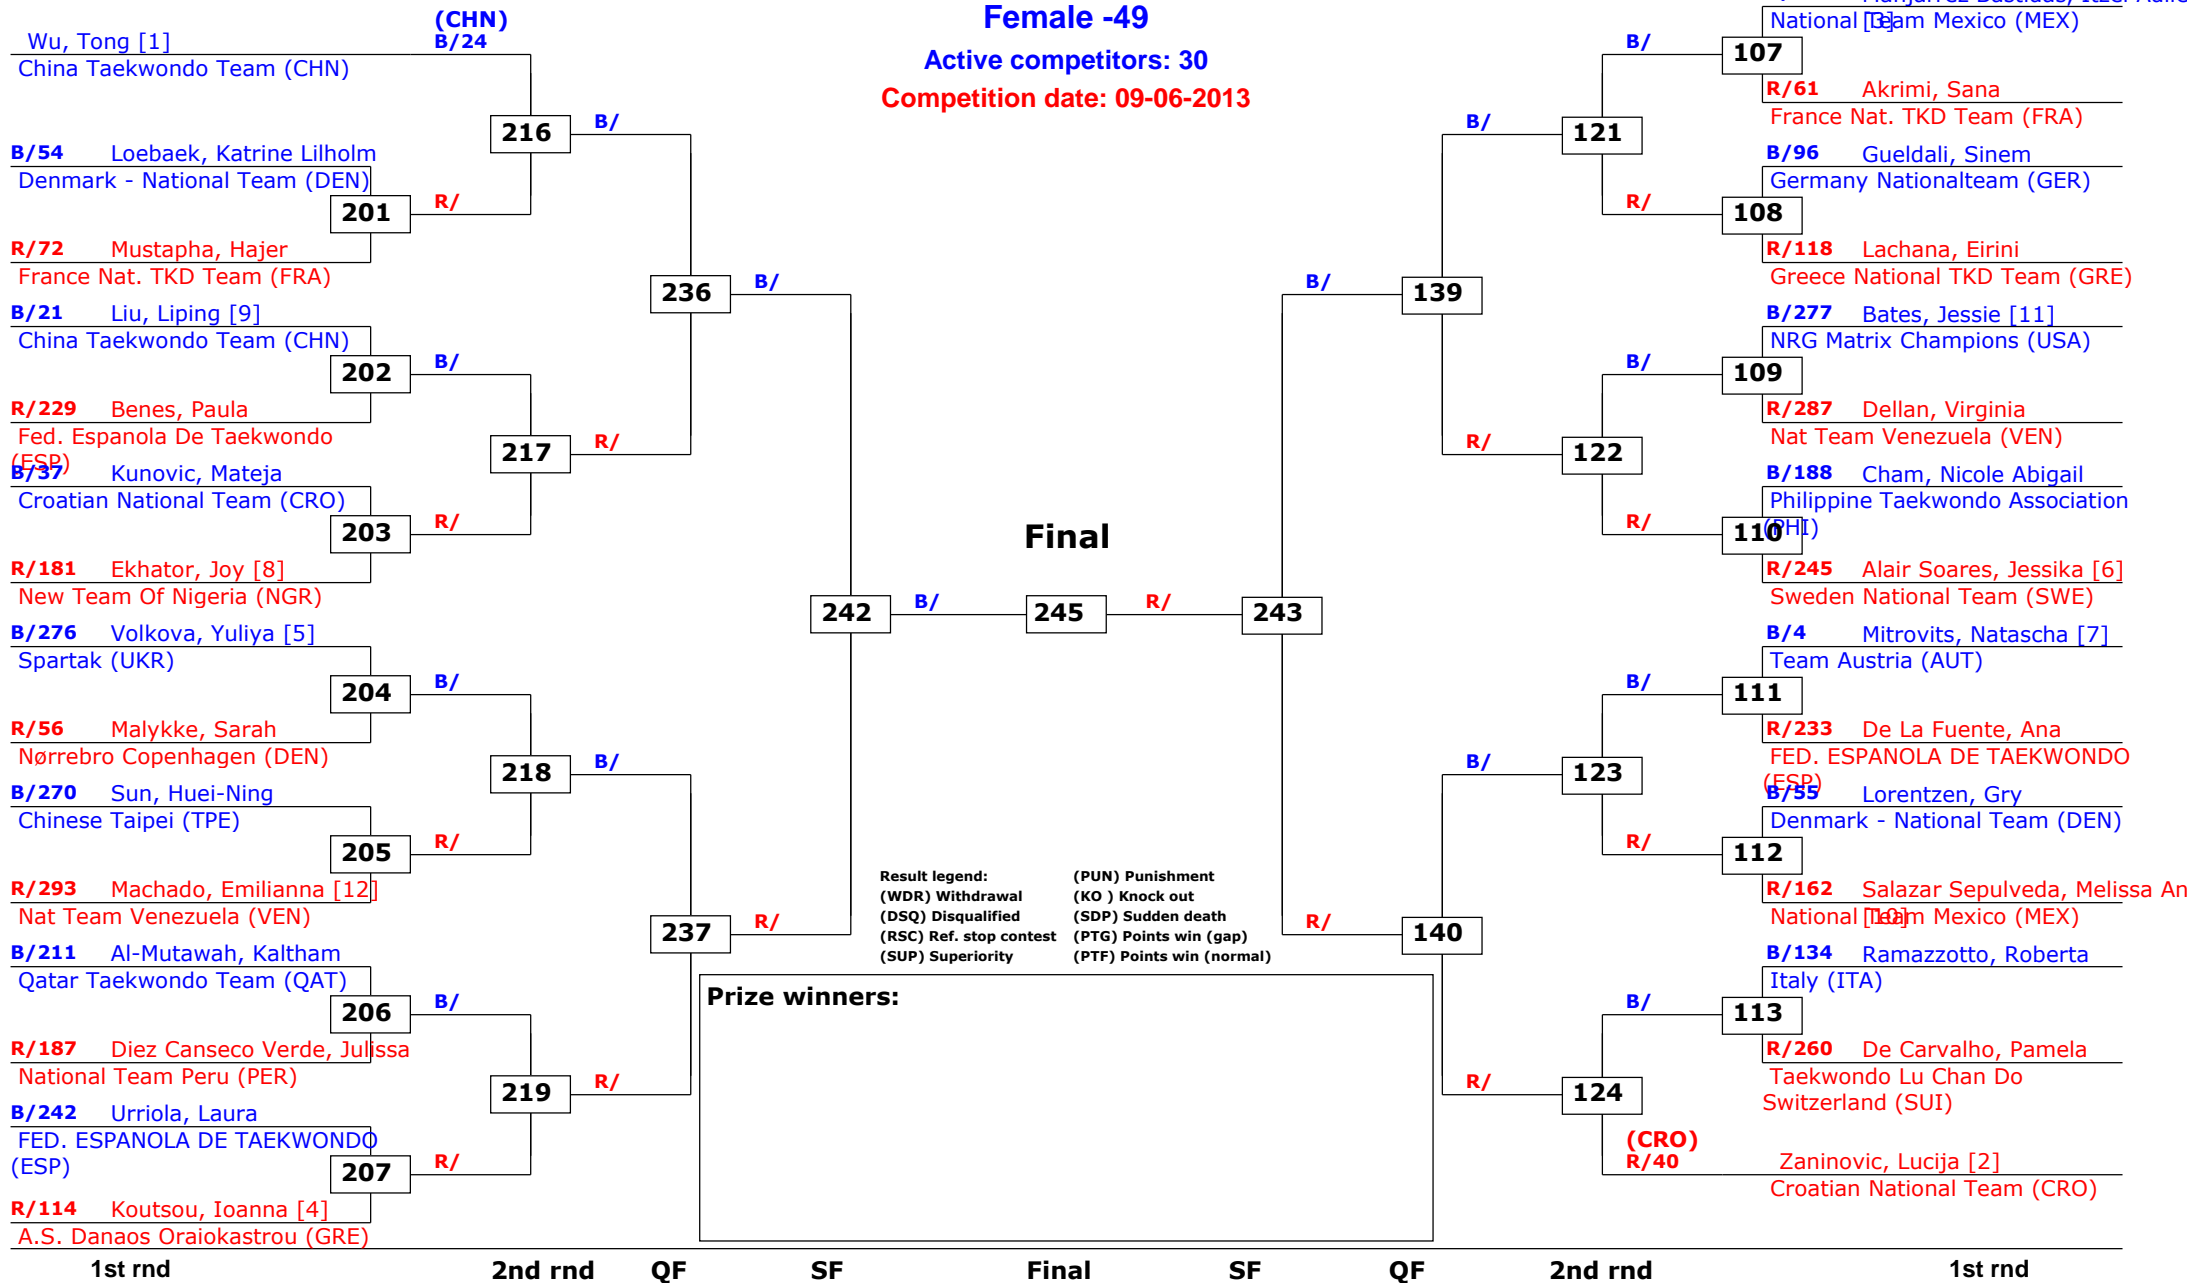

## Male -80

Active competitors: 0

Competition date: 09-06-2013

# 2nd Swiss Open 2013

Lausanne, Switzerland

Tournament date: 08-06-2013 upto 09-06-2013

## Female -49

Active competitors: 30

Competition date: 09-06-2013

## Female -57

Active competitors: 28

Competition date: 09-06-2013