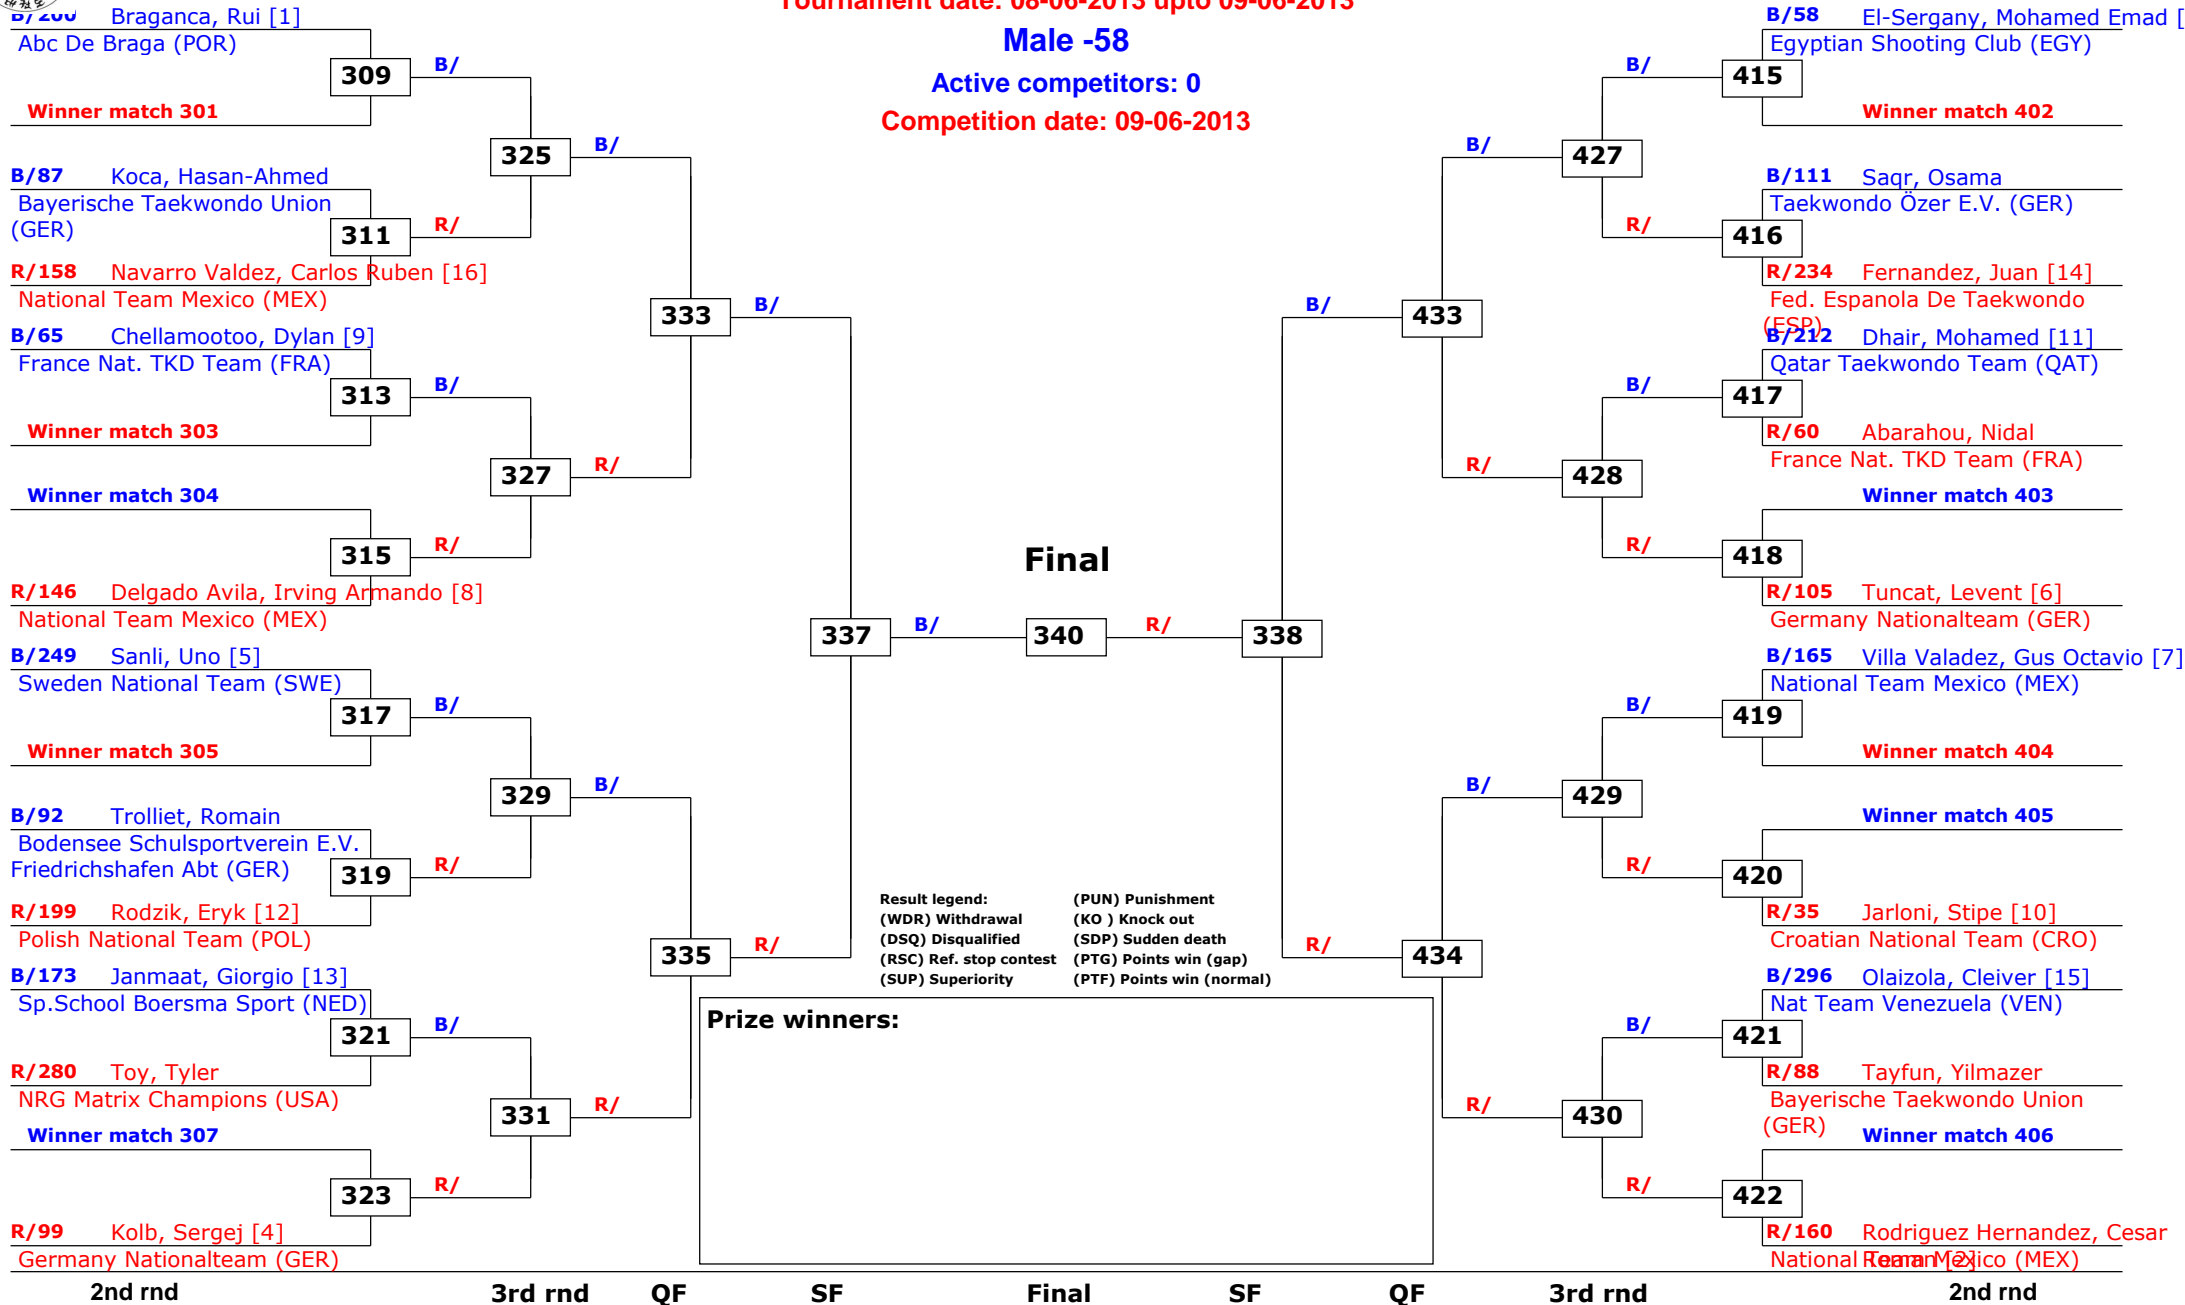

QF

3rd rnd

2nd rnd

1st rnd

# 2nd Swiss Open 2013

Lausanne, Switzerland

Tournament date: 08-06-2013 upto 09-06-2013

Male -58

Active competitors: 0

Competition date: 09-06-2013