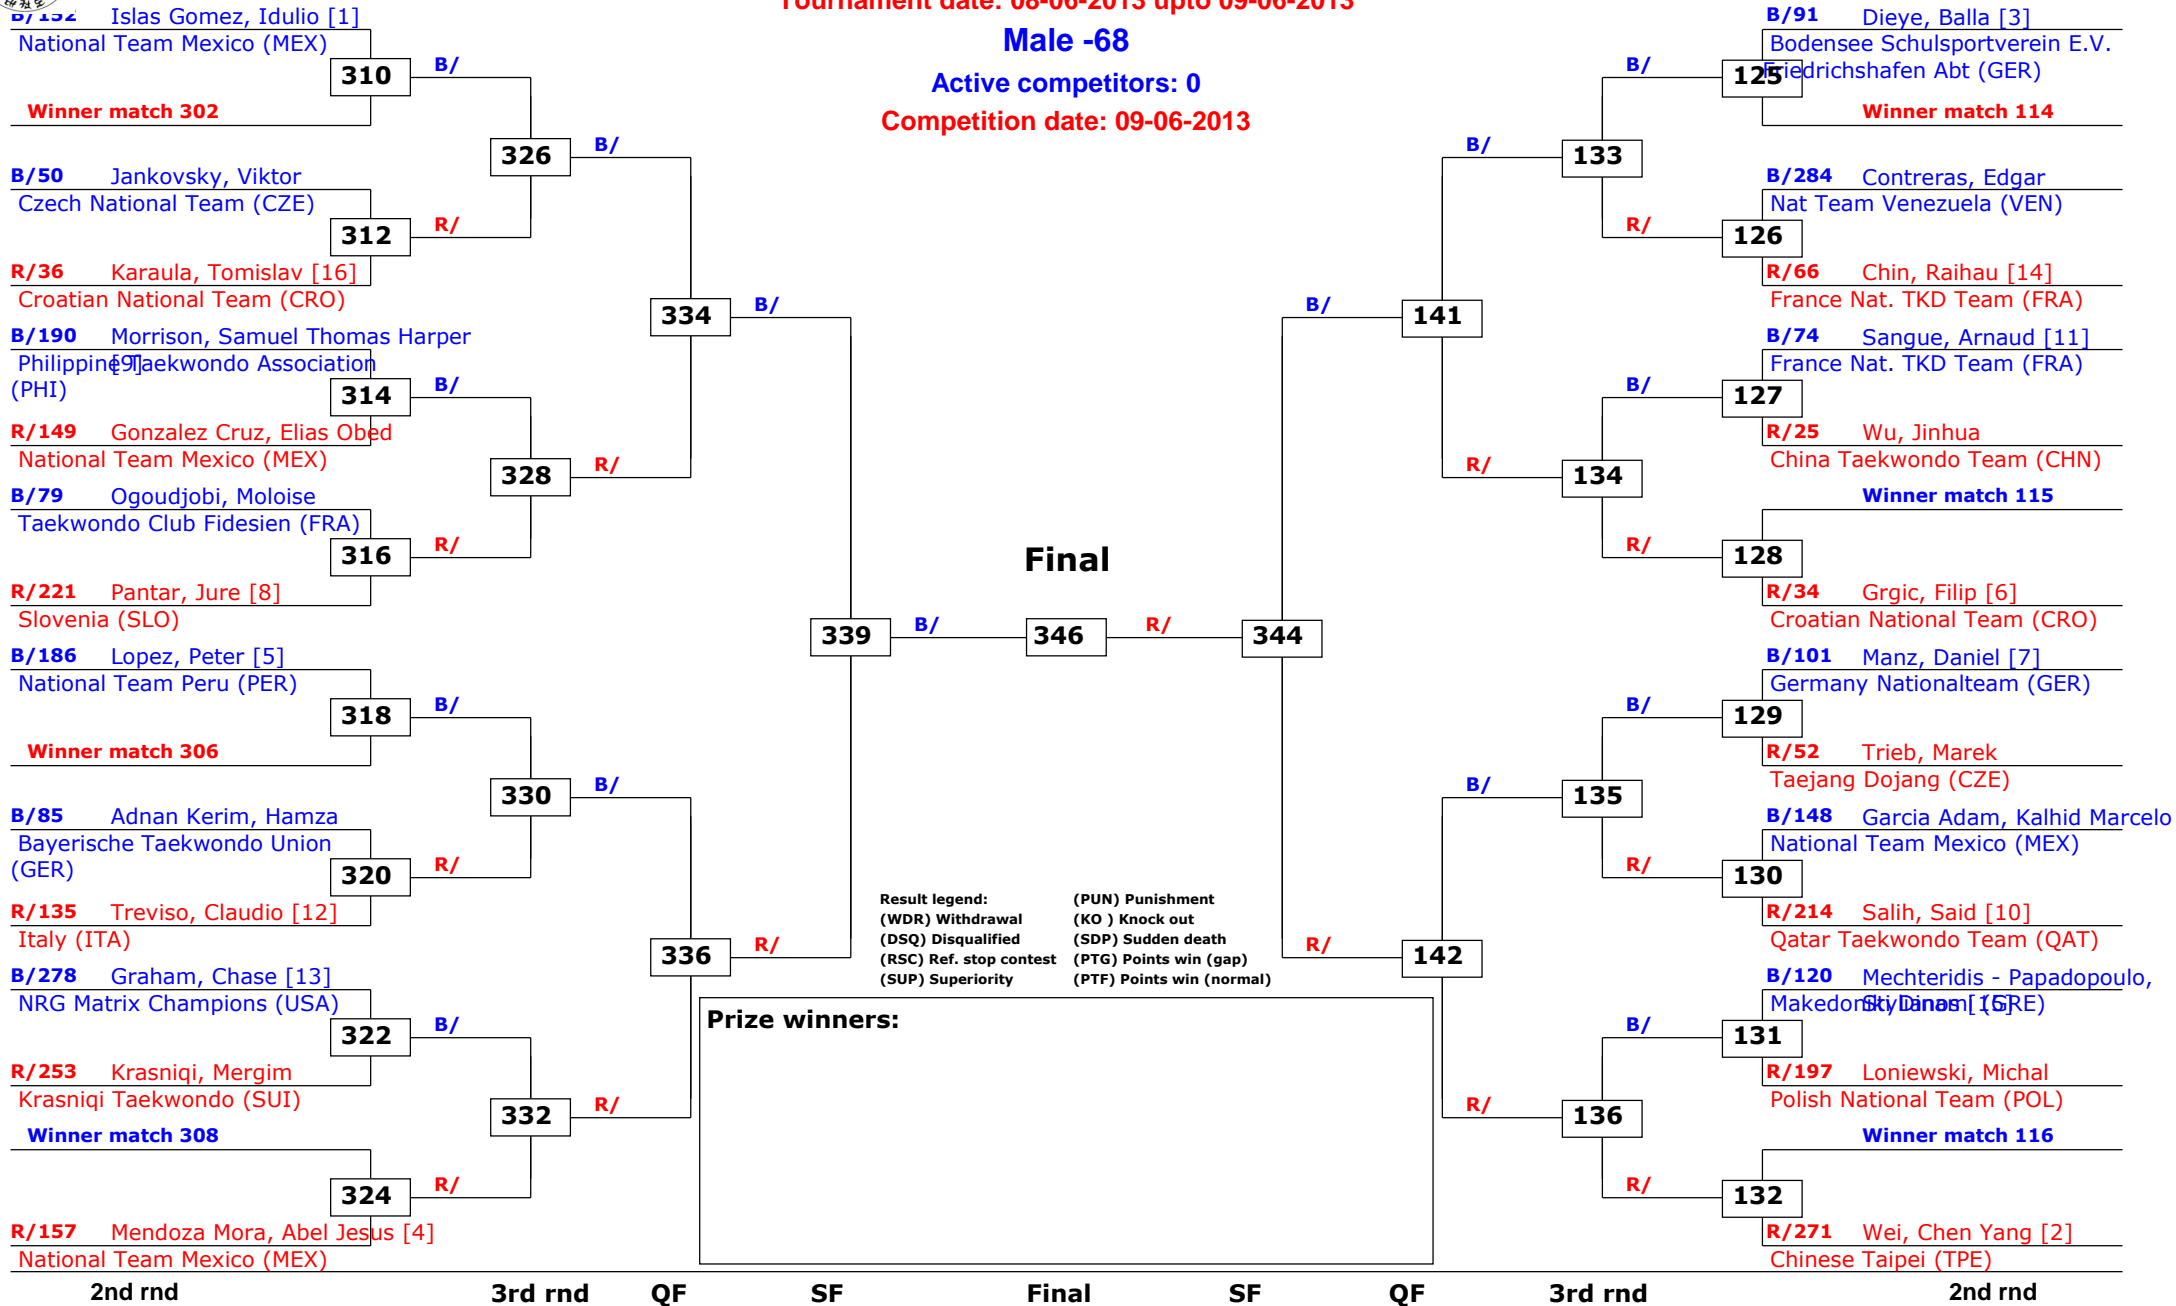

# 2nd Swiss Open 2013

Lausanne, Switzerland

Tournament date: 08-06-2013 upto 09-06-2013

Male -68

Active competitors: 0

Competition date: 09-06-2013