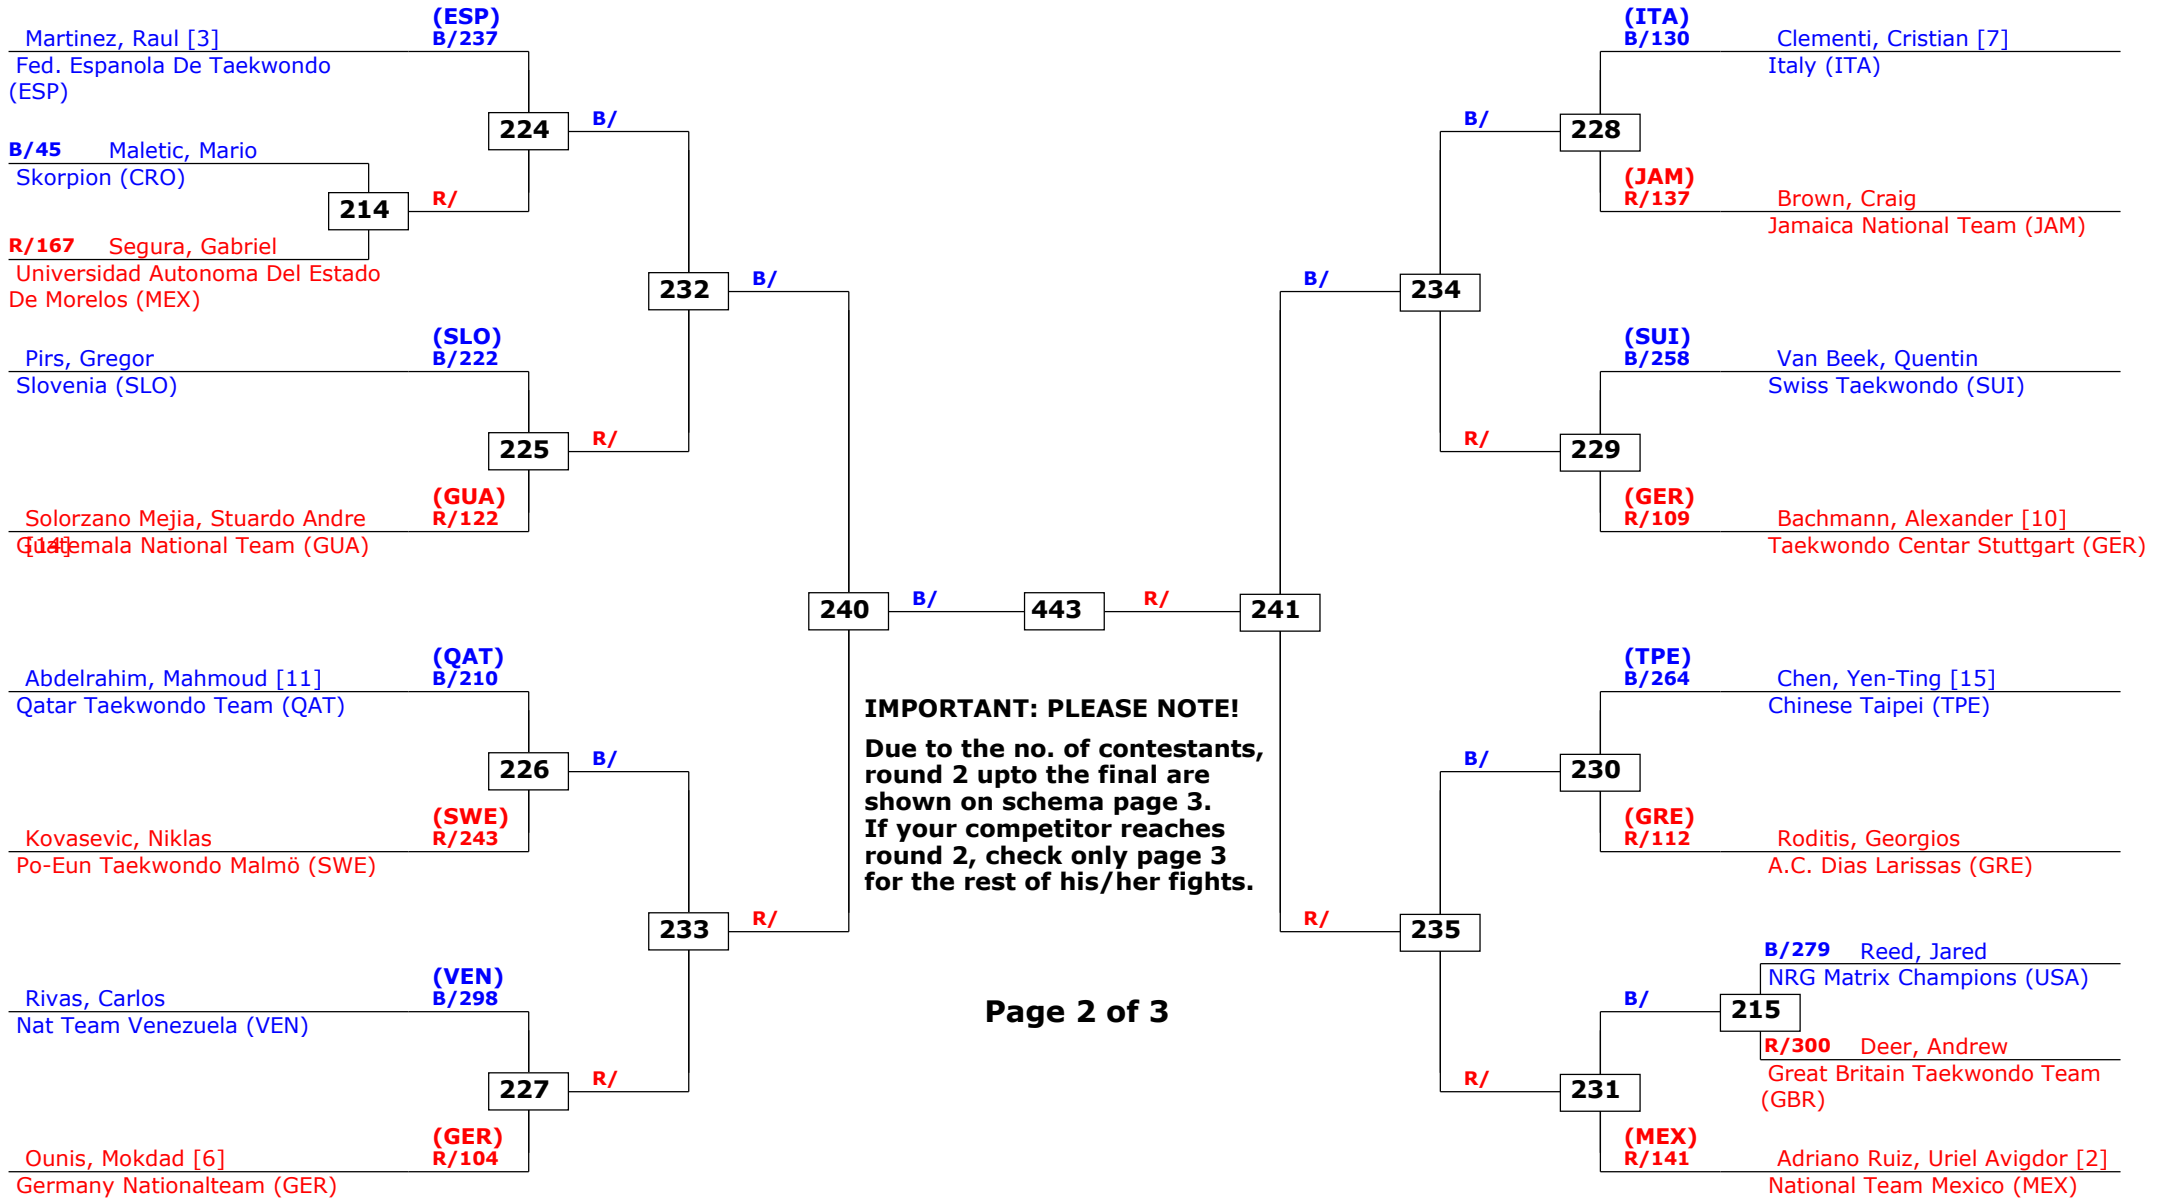

1st rnd

2nd rnd

3rd rnd

QF

SF

QF

3rd rnd

2nd rnd

1st rnd